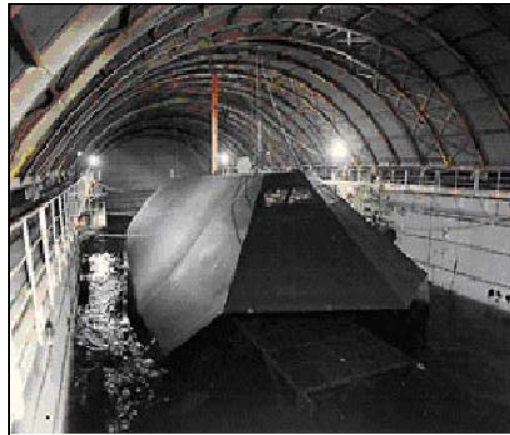

Navy Inactive Ships Program

The Navy's Agent for Ship Inactivation and Reutilization

SHIPS ON DONATION HOLD

Ex-SEA SHADOW (IX 529)

Location: Suisun Bay, CA

Length: 164'

Extreme Width: 68'

Commissioned: March 1, 1985

Status: On hold since
September 2006

Application Phase I: Due
August 1, 2009

Applications Phase II: Due
August 12, 2010

Cutoff Date: August 1, 2009

Note: Six Phase I applications
received

Hughes Mining Barge (HMB-1)

Location: Suisun Bay, CA

Length: 324 ft.

Extreme Width: 106'

Draft: Fwd. 8', Aft. 9'

Air Draft: 97.7'